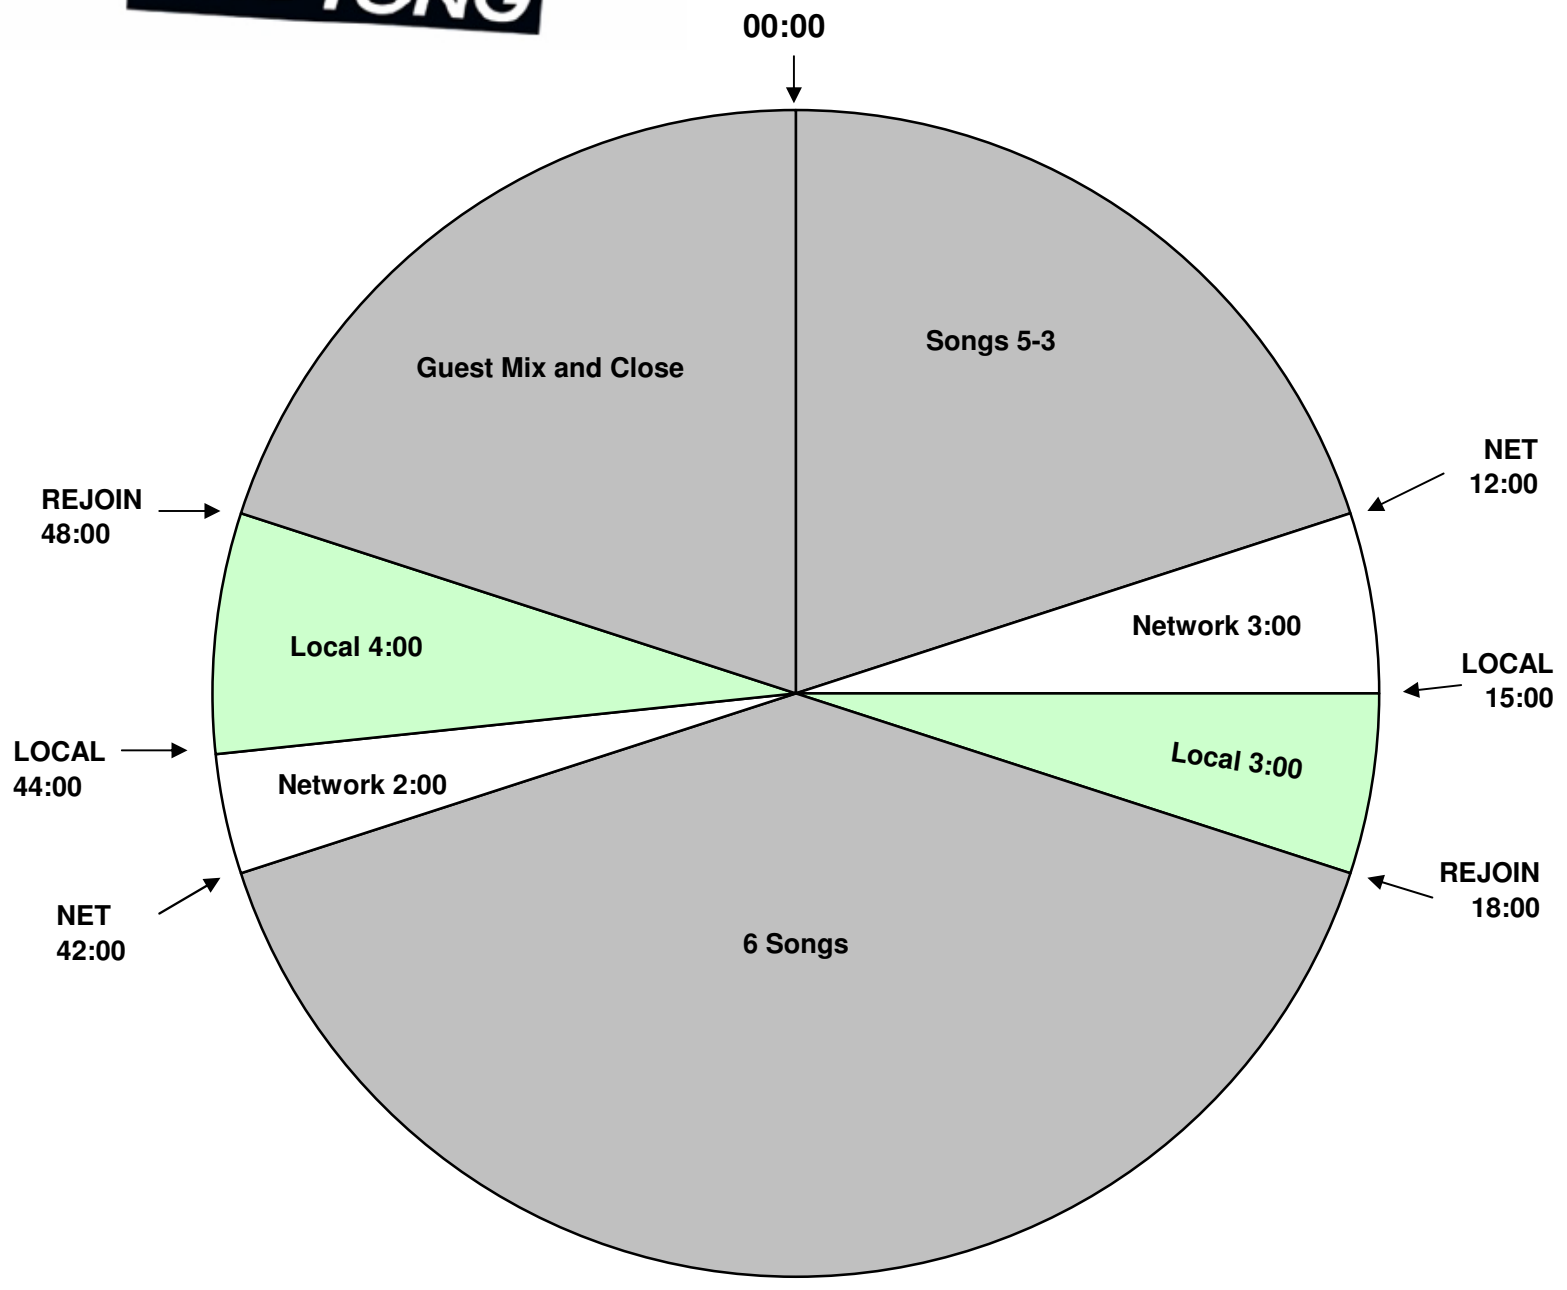

EVOLUTION

with
PETE TONG

PROGRAM CLOCK
Effective Date: May 13, 2013
Evolution with Pete Tong

For Technical Assistance Call
Premiere Network Operations Center: (800) 276-4431
Technical Info: <http://engineering.premiereradio.com>